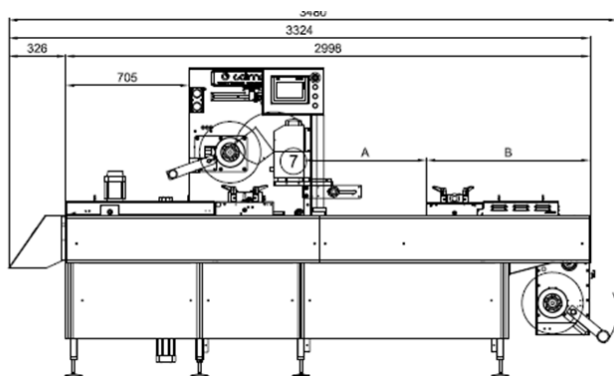

THERA 100

EFFICIENT - COMPACT - AFFORDABLE

DIMENSIONS

- ✓ Machine's Length: 3,000 mm
- ✓ Top Film width: 300 mm
- ✓ Bottom Film width: 320 mm
- ✓ Min film thickness 80 μ (flexible)
- ✓ Max film thickness 400 μ (rigid)

PRODUCTIVITY

- ✓ Production capacity: 6 cycles / minute

 **EXTRA-COMPACT
& SOLID**

 **USER FRIENDLY
BEST PRICE-TO-
PERFORMANCE
RATIO**

 **GREAT SOLUTION
FOR FIRST TIME
USERS**